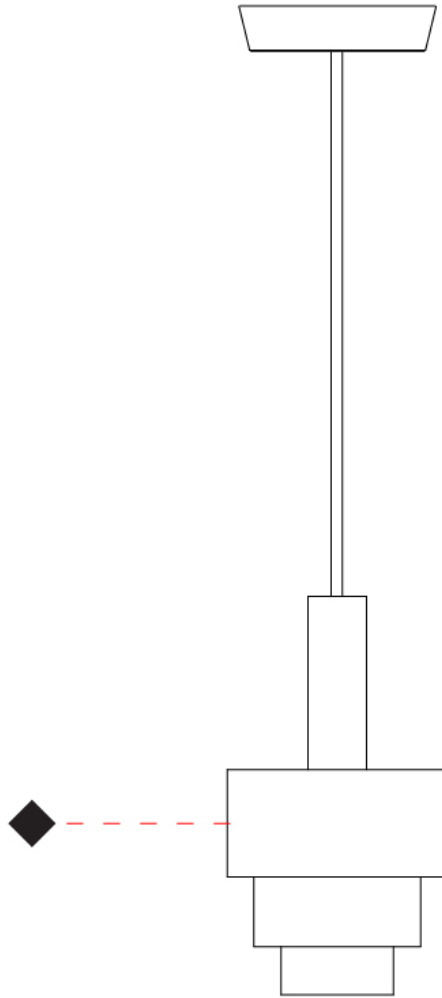

REFLECTIONS SUSPENSION

D51047-

PROJECT _____

TYPE _____

SPECIFIER _____

QUANTITY _____

DATE _____

D